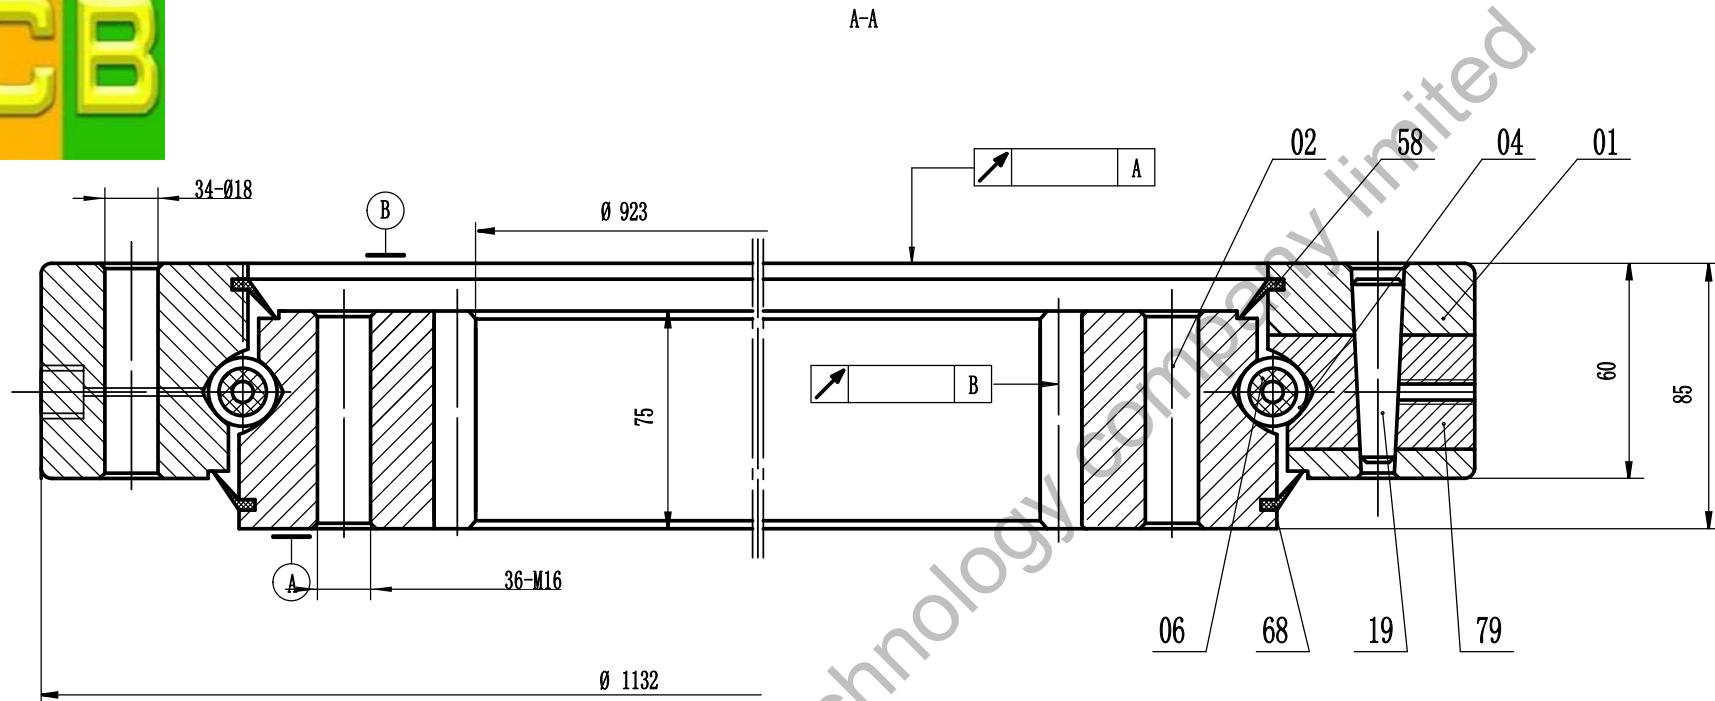

JCB

Remark:

1. Luoyang JCB Bearing Technology Co., Ltd is a design and manufacture Inc, we manufactured slewing bearing for all kinds of various brand excavator, specialize in industry of manufacturing slewing bearing for excavator more than 30 years.
2. This drawing is reference for user, if you need formal drawing, please contact with us to obtain the official drawing.

Contact information

Company Address : No.3 Lianmeng road, Luoyang, Henan, China.
 Postal code : 471003
 Phone : 0086-379-68611678 Fax : 0086-379-68611679
 Skype: jcb-bearing@hotmail.com
 E-mail: sales@jcb-bearing.com
 Reserved E-mail: sales@slewingbearingforexcavator.com
 Website: www.jcb-bearing.com
 www.slewingbearingforexcavator.com

slewing bearing for kobelco excavator	SK140-8	
		Weight(kg)
	Luoyang JCB Bearing Technology Co., Ltd	